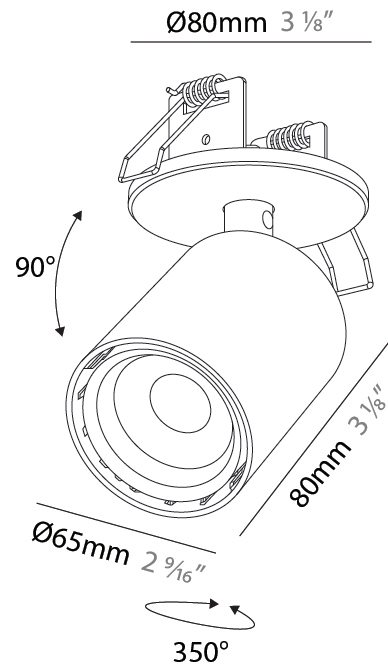

GENERAL

Series: Oiko Pro In
 Brand: Prolicht
 Division: Architectural
 Mounting Type: Surface
 Mounting Location: Ceiling
 Subcategory: Spots

PHYSICAL

Shape: Cylinder
 Diameter (mm): 65
 Diameter (in): 2 ⁹/₁₆
 Height (mm): 120
 Depth (mm): 50
 Height (in): 4 ³/₄
 Depth (in): 1 ¹⁵/₁₆
 Light Distribution: Adjustable / Direct
 Fixture Finish: SSR / BKV / CWI / CRY / HAB / UFT / ITA / RUA / FTG / MYG / LOD / PUS / FRO / FUP / KIA / POP / BLS / SPG / MEY / GOH / GUM / CHC / COM / ABZ / JAG / OBR / MOS / ROR
 Fixture Material: Aluminum
 Cut-out Measurements: 68mm / 2 11/16"

OPTICAL

Beam Angle: 14
 Adjustability: Rotational 350°; Tilt 90°

RATINGS AND CERTIFICATIONS

Certified By: CSA Certified to UL and CSA Standards
 IP rating: IP20

A3D343-

PROJECT

TYPE

SPECIFIER

GENERAL

Series: Oiko Pro In
 Brand: Prolicht
 Division: Architectural
 Mounting Type: Trimless
 Mounting Location: Ceiling
 Subcategory: Spots

PHYSICAL

Shape: Cylinder
 Diameter (mm): 65
 Diameter (in): 2 ⁹/₁₆
 Height (mm): 120
 Depth (mm): 50
 Height (in): 4 ³/₄
 Depth (in): 1 ¹⁵/₁₆
 Light Distribution: Adjustable / Direct
 Fixture Finish: SSR / BKV / CWI / CRY / HAB / UFT / ITA / RUA / FTG / MYG / LOD / PUS / FRO / FUP / KIA / POP / BLS / SPG / MEY / GOH / GUM / CHC / COM / ABZ / JAG / OBR / MOS / ROR
 Fixture Material: Aluminum
 Cut-out Measurements: 68mm / 2 11/16"