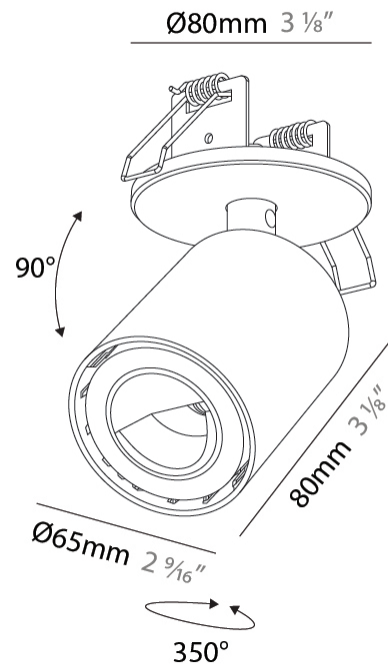

GENERAL

Series: Oiko Pro In
Brand: Prolicht
Division: Architectural
Mounting Type: Surface
Mounting Location: Ceiling
Subcategory: Wallwash

PHYSICAL

Shape: Cylinder
Diameter (mm): 65
Diameter (in): 2 ⁹ / ₁₆
Height (mm): 120
Depth (mm): 50
Height (in): 4 ³ / ₄
Depth (in): 1 ¹⁵ / ₁₆
Light Distribution: Adjustable / Direct
Fixture Finish: SSR / BKV / CWI / CRY / HAB / UFT / ITA / RUA / FTG / MYG / LOD / PUS / FRO / FUP / KIA / POP / BLS / SPG / MEY / GOH / GUM / CHC / COM / ABZ / JAG / OBR / MOS / ROR
Fixture Material: Aluminum
Cut-out Measurements: 68mm / 2 11/16"

OPTICAL

Adjustability: Rotational 350°; Tilt 90°
--

RATINGS AND CERTIFICATIONS

Certified By: CSA Certified to UL and CSA Standards
IP rating: IP20

A3D342-

PROJECT _____

TYPE _____

SPECIFIER _____

GENERAL

Series: Oiko Pro In
 Brand: Prolicht
 Division: Architectural
 Mounting Type: Surface
 Mounting Location: Ceiling
 Subcategory: Spots

PHYSICAL

Shape: Cylinder
 Diameter (mm): 65
 Diameter (in): 2 ⁹/₁₆
 Height (mm): 120
 Depth (mm): 50
 Height (in): 4 ³/₄
 Depth (in): 1 ¹⁵/₁₆
 Light Distribution: Adjustable / Direct
 Fixture Finish: SSR / BKV / CWI / CRY / HAB / UFT / ITA / RUA / FTG / MYG / LOD / PUS / FRO / FUP / KIA / POP / BLS / SPG / MEY / GOH / GUM / CHC / COM / ABZ / JAG / OBR / MOS / ROR
 Fixture Material: Aluminum
 Cut-out Measurements: 68mm / 2 11/16"

GENERAL

Series: Oiko Pro In
 Brand: Prolicht
 Division: Architectural
 Mounting Type: Trimless
 Mounting Location: Ceiling
 Subcategory: Spots

PHYSICAL

Shape: Cylinder
 Diameter (mm): 65
 Diameter (in): 2 ⁹/₁₆
 Height (mm): 120
 Depth (mm): 50
 Height (in): 4 ³/₄
 Depth (in): 1 ¹⁵/₁₆
 Light Distribution: Adjustable / Direct
 Fixture Finish: SSR / BKV / CWI / CRY / HAB / UFT / ITA / RUA / FTG / MYG / LOD / PUS / FRO / FUP / KIA / POP / BLS / SPG / MEY / GOH / GUM / CHC / COM / ABZ / JAG / OBR / MOS / ROR
 Fixture Material: Aluminum
 Cut-out Measurements: 68mm / 2 11/16"